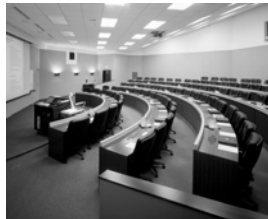

A State-of-the-Art Learning Facility

Make a lasting impression with:

- 30+ meeting rooms
- 21st Century technology
- World-Class Dining / Continuous Break Service