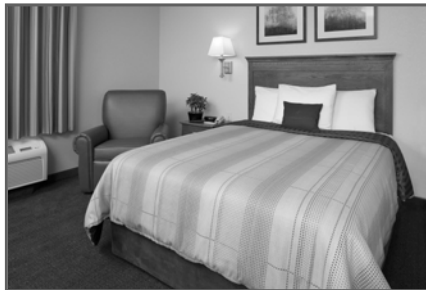

Each well-appointed suite includes a full kitchenette, large work area, complimentary high-speed Ethernet connection, local telephone calls, laundry facility, fitness center, snack shop, and much more.

...Consider Us Home.

Candlewood Suites

Some things you may not know...

- All guests become temporary members of the University Club.
- Provide shuttle service to the airport and to MSU.
- Brand new bedding package.
- Breakfast to start June 4th.
- Participate in the MSU direct billing with preferred MSU rates.